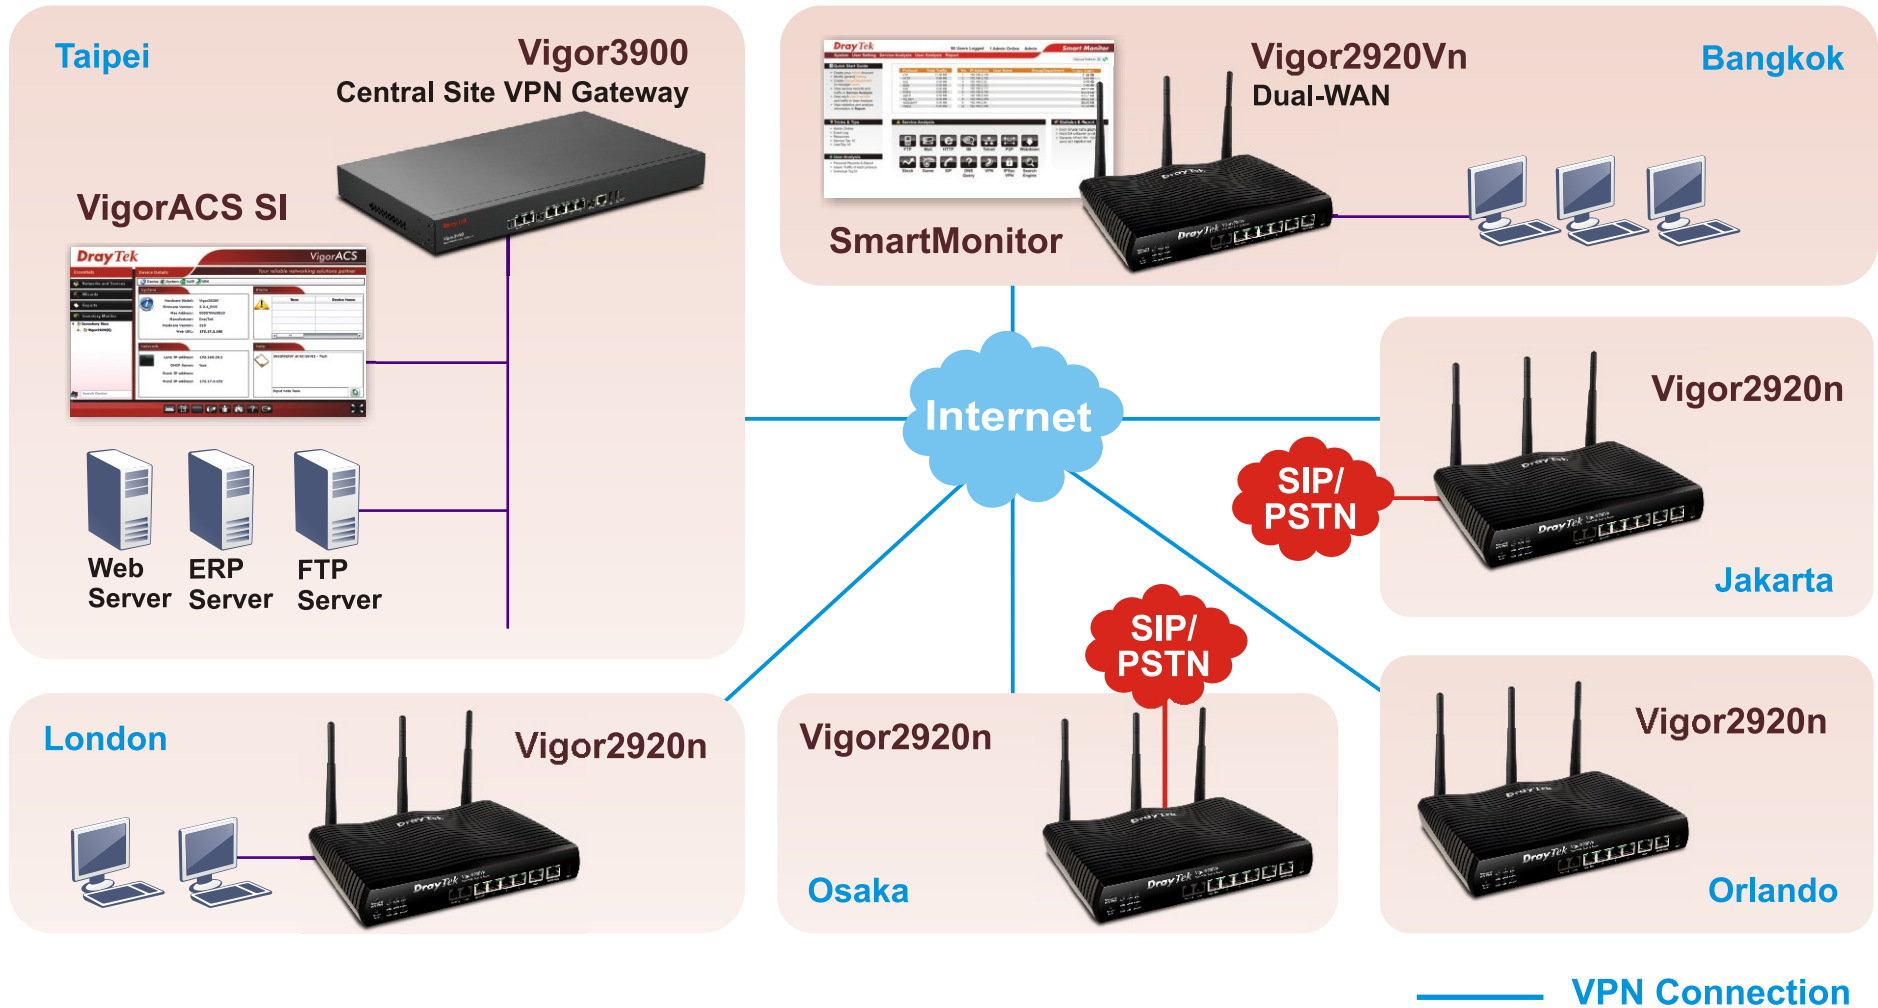

VigorACS SI central management +Vigor2920n Dual WAN Router at every ticket office+ Vigor3900 Central VPN gateway at HQ

VigorACS SI business model:

EVA Air and its Ticket Offices in the world